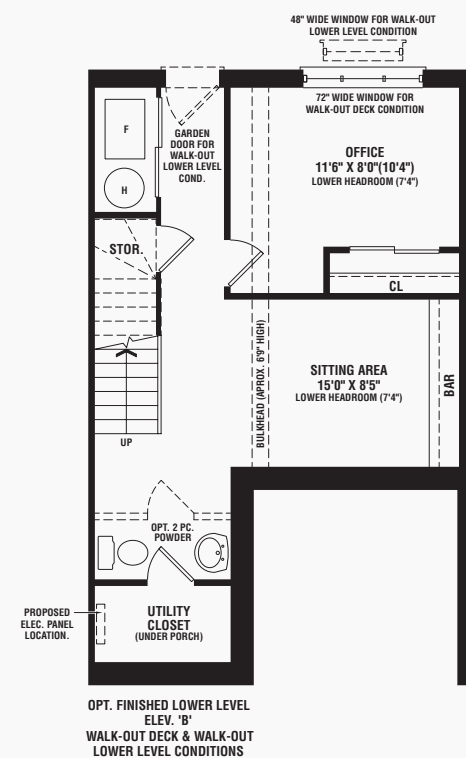

UPPER LEVEL
ELEV. 'B'
OPTIONAL 2 BEDROOM
& 2 BATH
(END CONDITION)