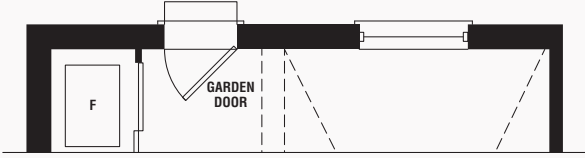

LOWER LEVEL
ELEV. 'B'
WALKOUT LOWER LEVEL