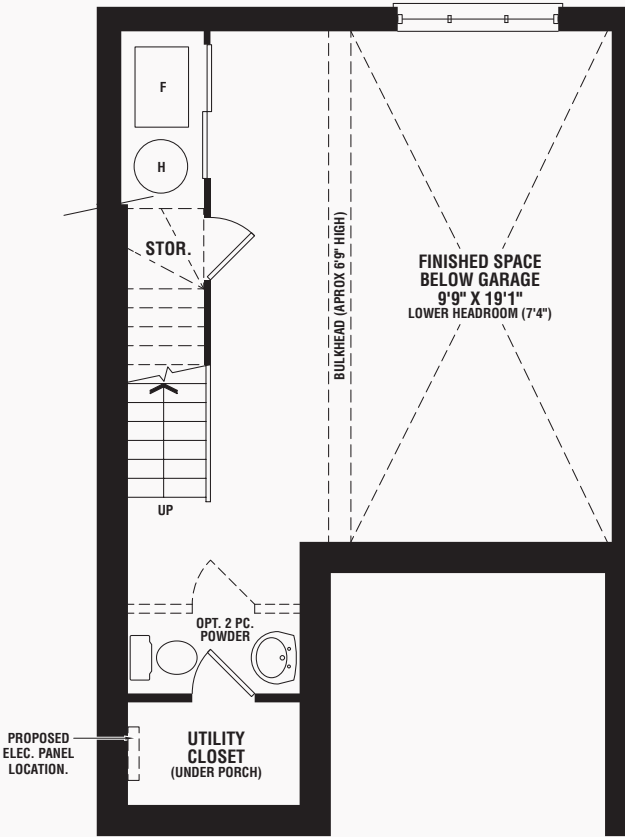

LOWER LEVEL
ELEV. 'B'
WALKOUT DECK
(END CONDITION)