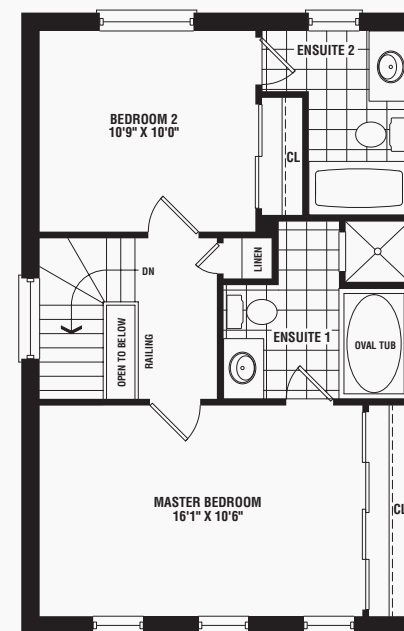

UPPER LEVEL
ELEV. 'B'
OPTIONAL 2 BEDROOM
& 2 BATH
(END CONDITION)