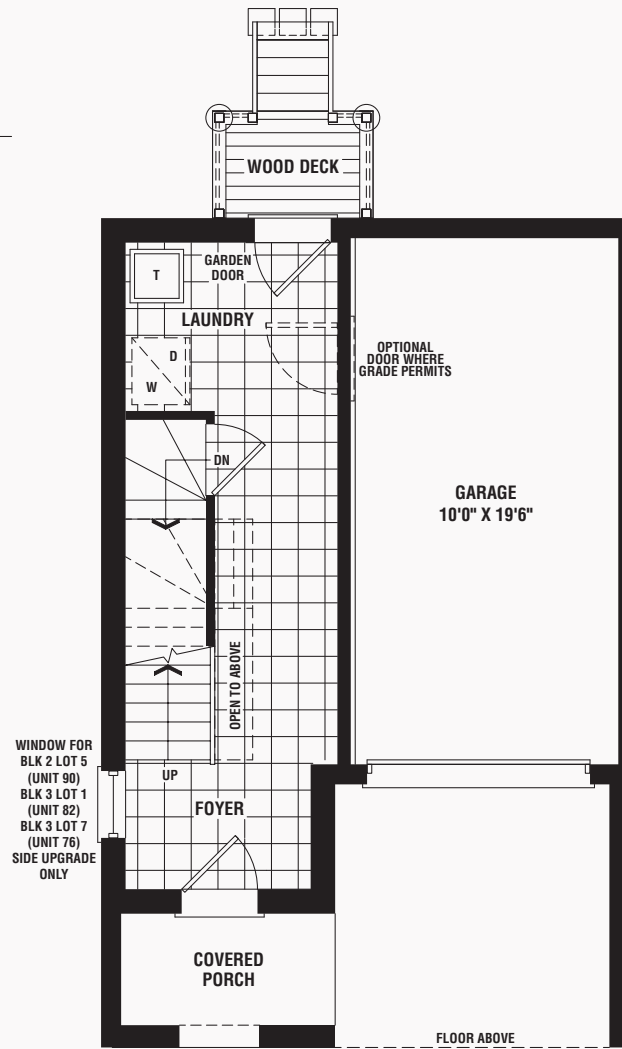

GROUND FLOOR
ELEV. 'B'
WALKOUT DECK
(END CONDITION)

WINDOW FOR
BLK 2 LOT 5
(UNIT 90)
BLK 3 LOT 1
(UNIT 82)
BLK 3 LOT 7
(UNIT 76)
SIDE UPGRADE
ONLY