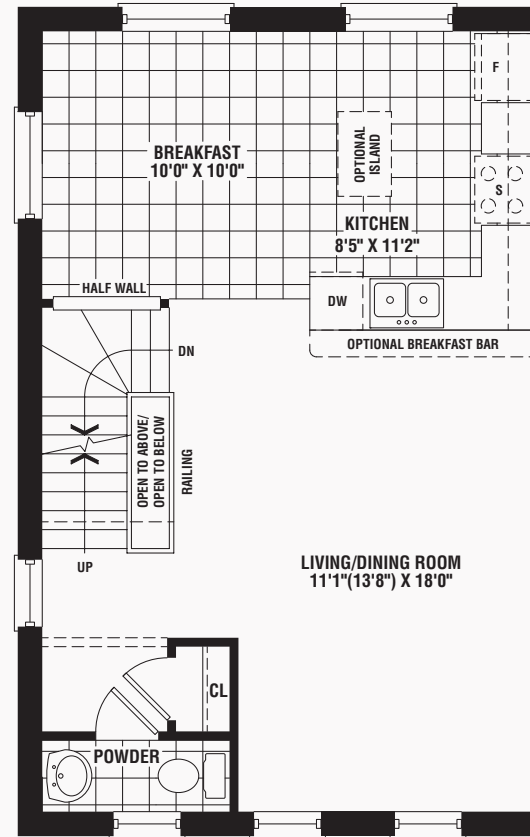

MAIN LEVEL
ELEV. 'B'
(END CONDITION)