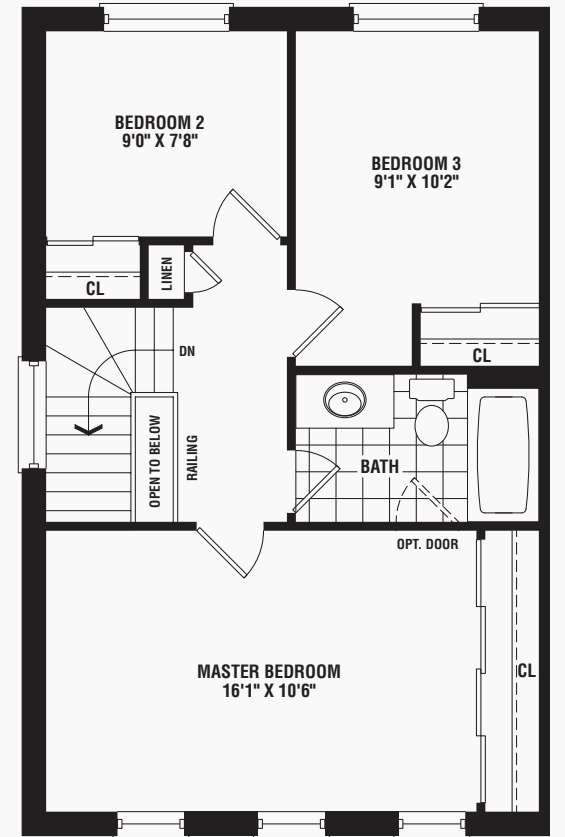

UPPER LEVEL
ELEV. 'B'
(END CONDITION)